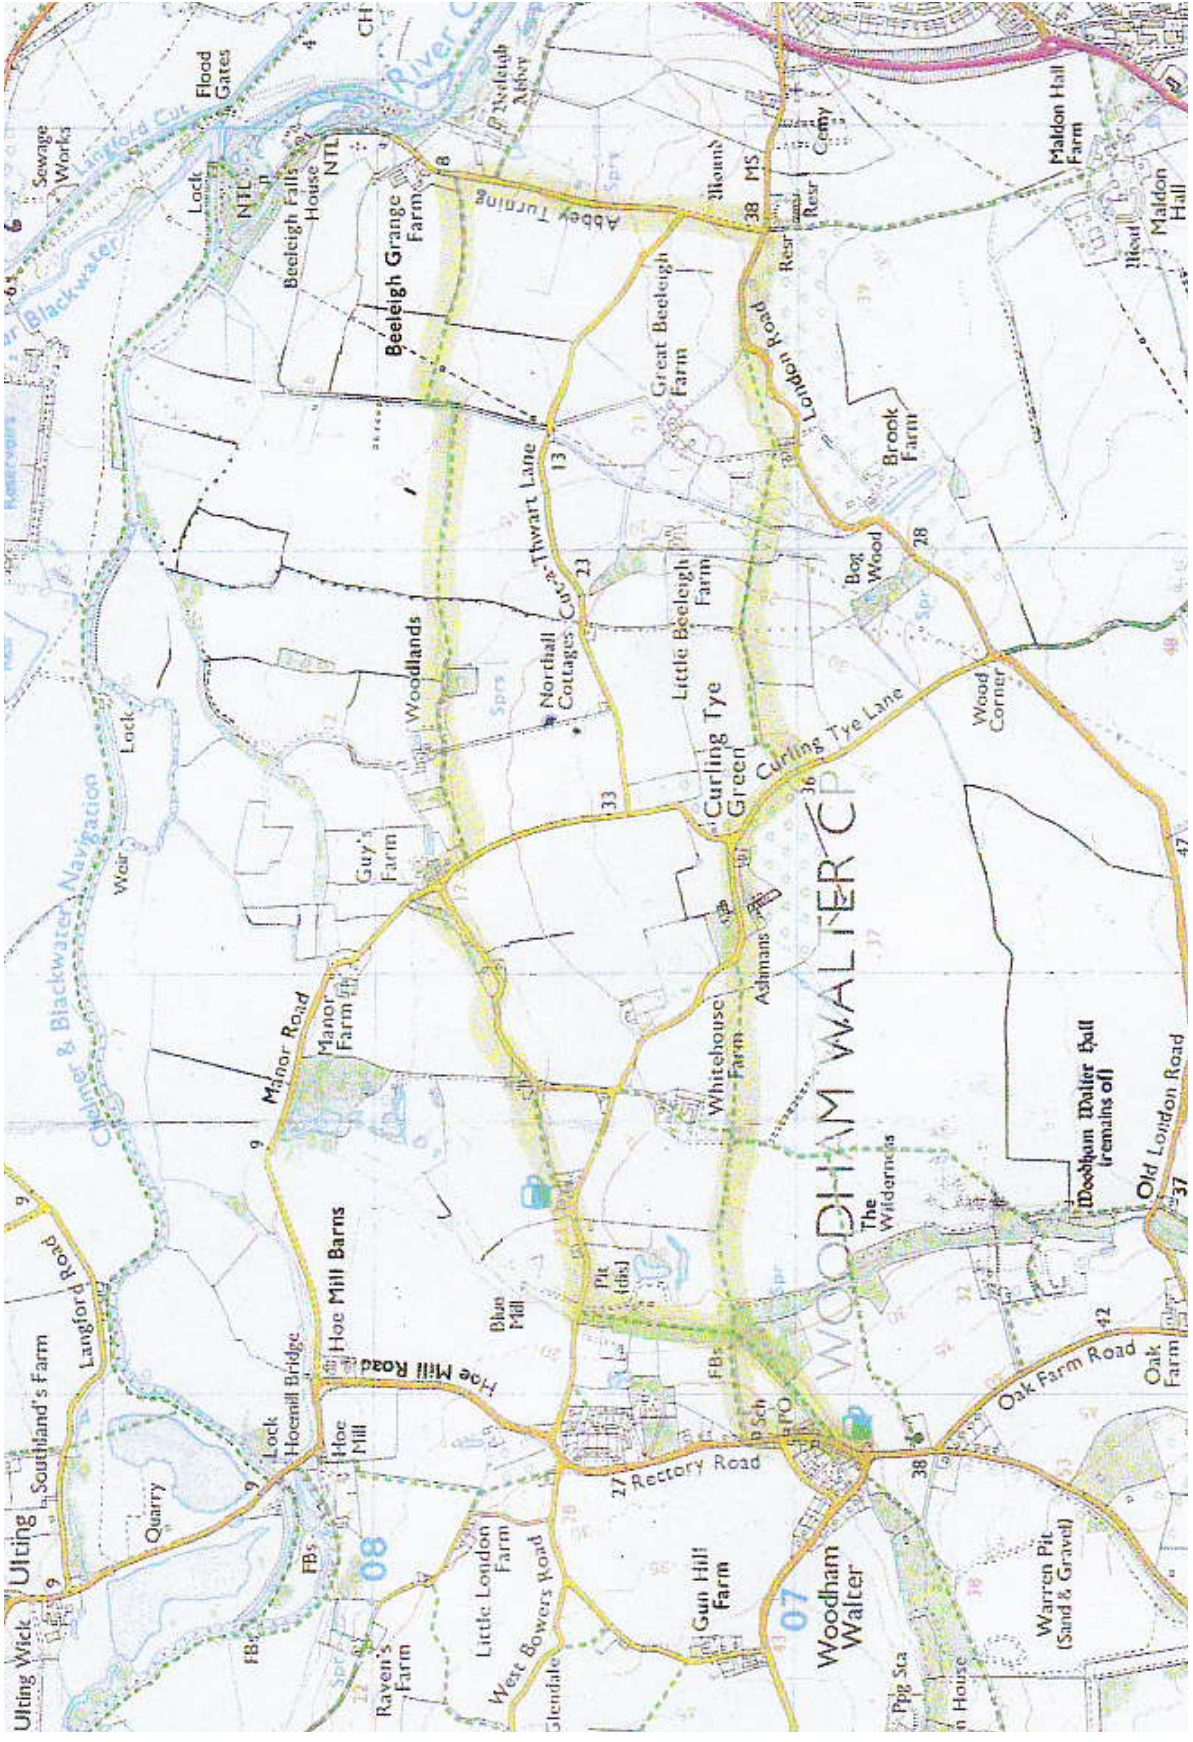

Woodham Walter to Beeleigh Circular Walk (7.2 km, 4.5 m)

From The Bell PH turn NE off Rectory Road onto FP and follow to wood and along its edge until path crosses another (400m); turn right (east) to meet a road (Curling Tye Lane) (900m).

Turn right to follow lane, bearing SE at junction, and shortly after take FP to the left (500m), which meets London Road to the south of Great Beeleigh Farm (1000m).

Follow London Road (200m) then turn left towards Beeleigh Abbey, taking the FP to the left, just after the Abbey (750m), across the fields. After passing under power lines the path kinks left then right at the field edge (500m), continuing westwards to meet Manor Road (1000m).

Turn right for a short way and then left at T junction. When the road turns sharp left, to the south (600m), take FP opposite and rejoin the road at The Cats PH (250m).

Turn right on the road for a short way (300m) then take the FP to the left (south) beside a narrow wood. Where the FPs cross (400m) either turn right to reach Rectory Road or go straight, on the path you started on (400m).

Ulling Wick
Southland's Farm
Langford Road
Quarry
Raven's Farm
Little London Farm
Went Bowers Road
Stendale
Gun Hill Farm
Woodham
Walter
17

Ulling Wick
Southland's Farm
Langford Road
Quarry
Raven's Farm
Little London Farm
Went Bowers Road
Stendale
Gun Hill Farm
Woodham
Walter
18